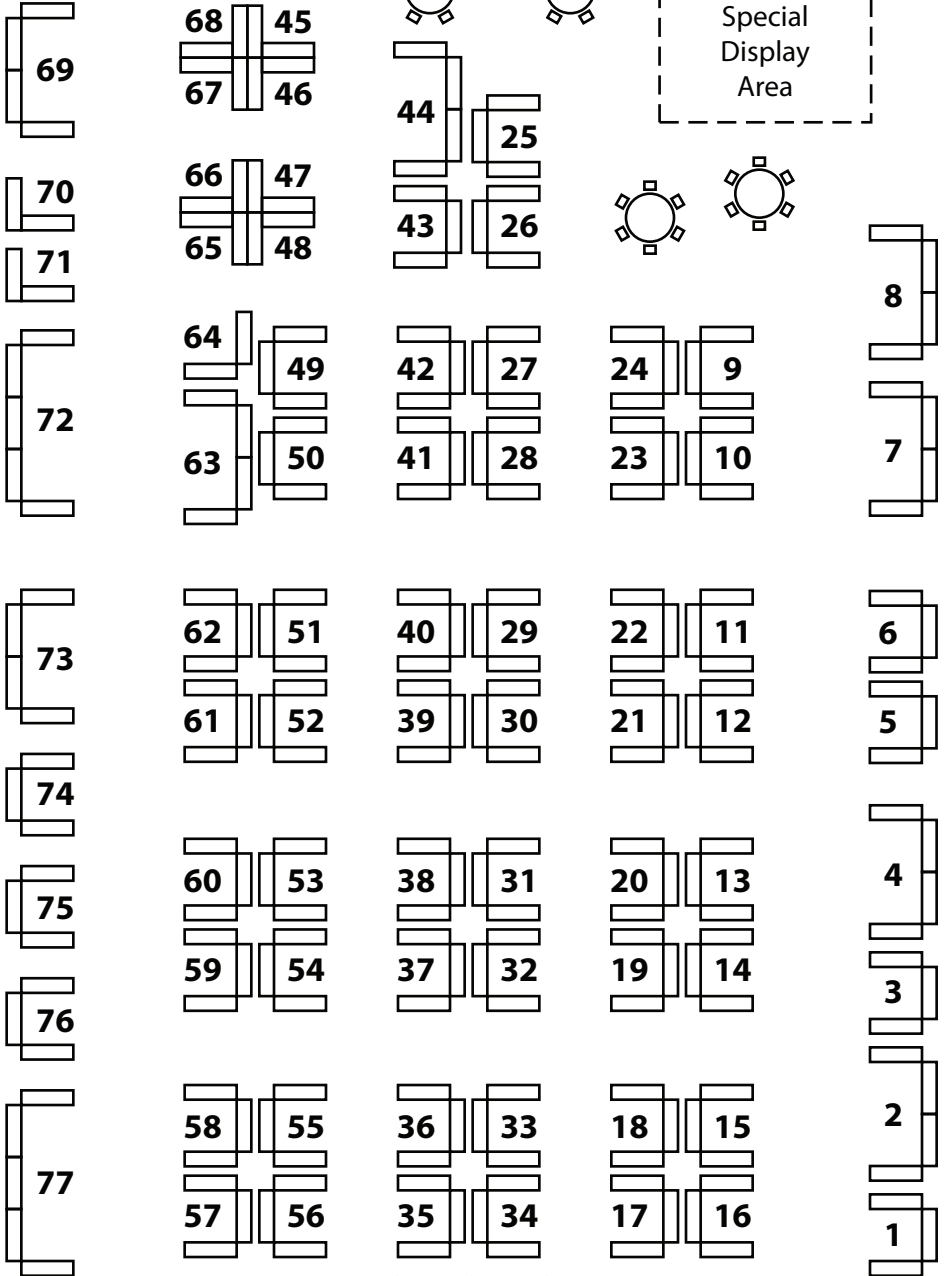

Food Cart
Bar & Sitting Area
Rounds / Chairs

FIRE EXIT

Stage

Special
Display
Area

Tickets

ENTRANCE

Show Office
Security Check